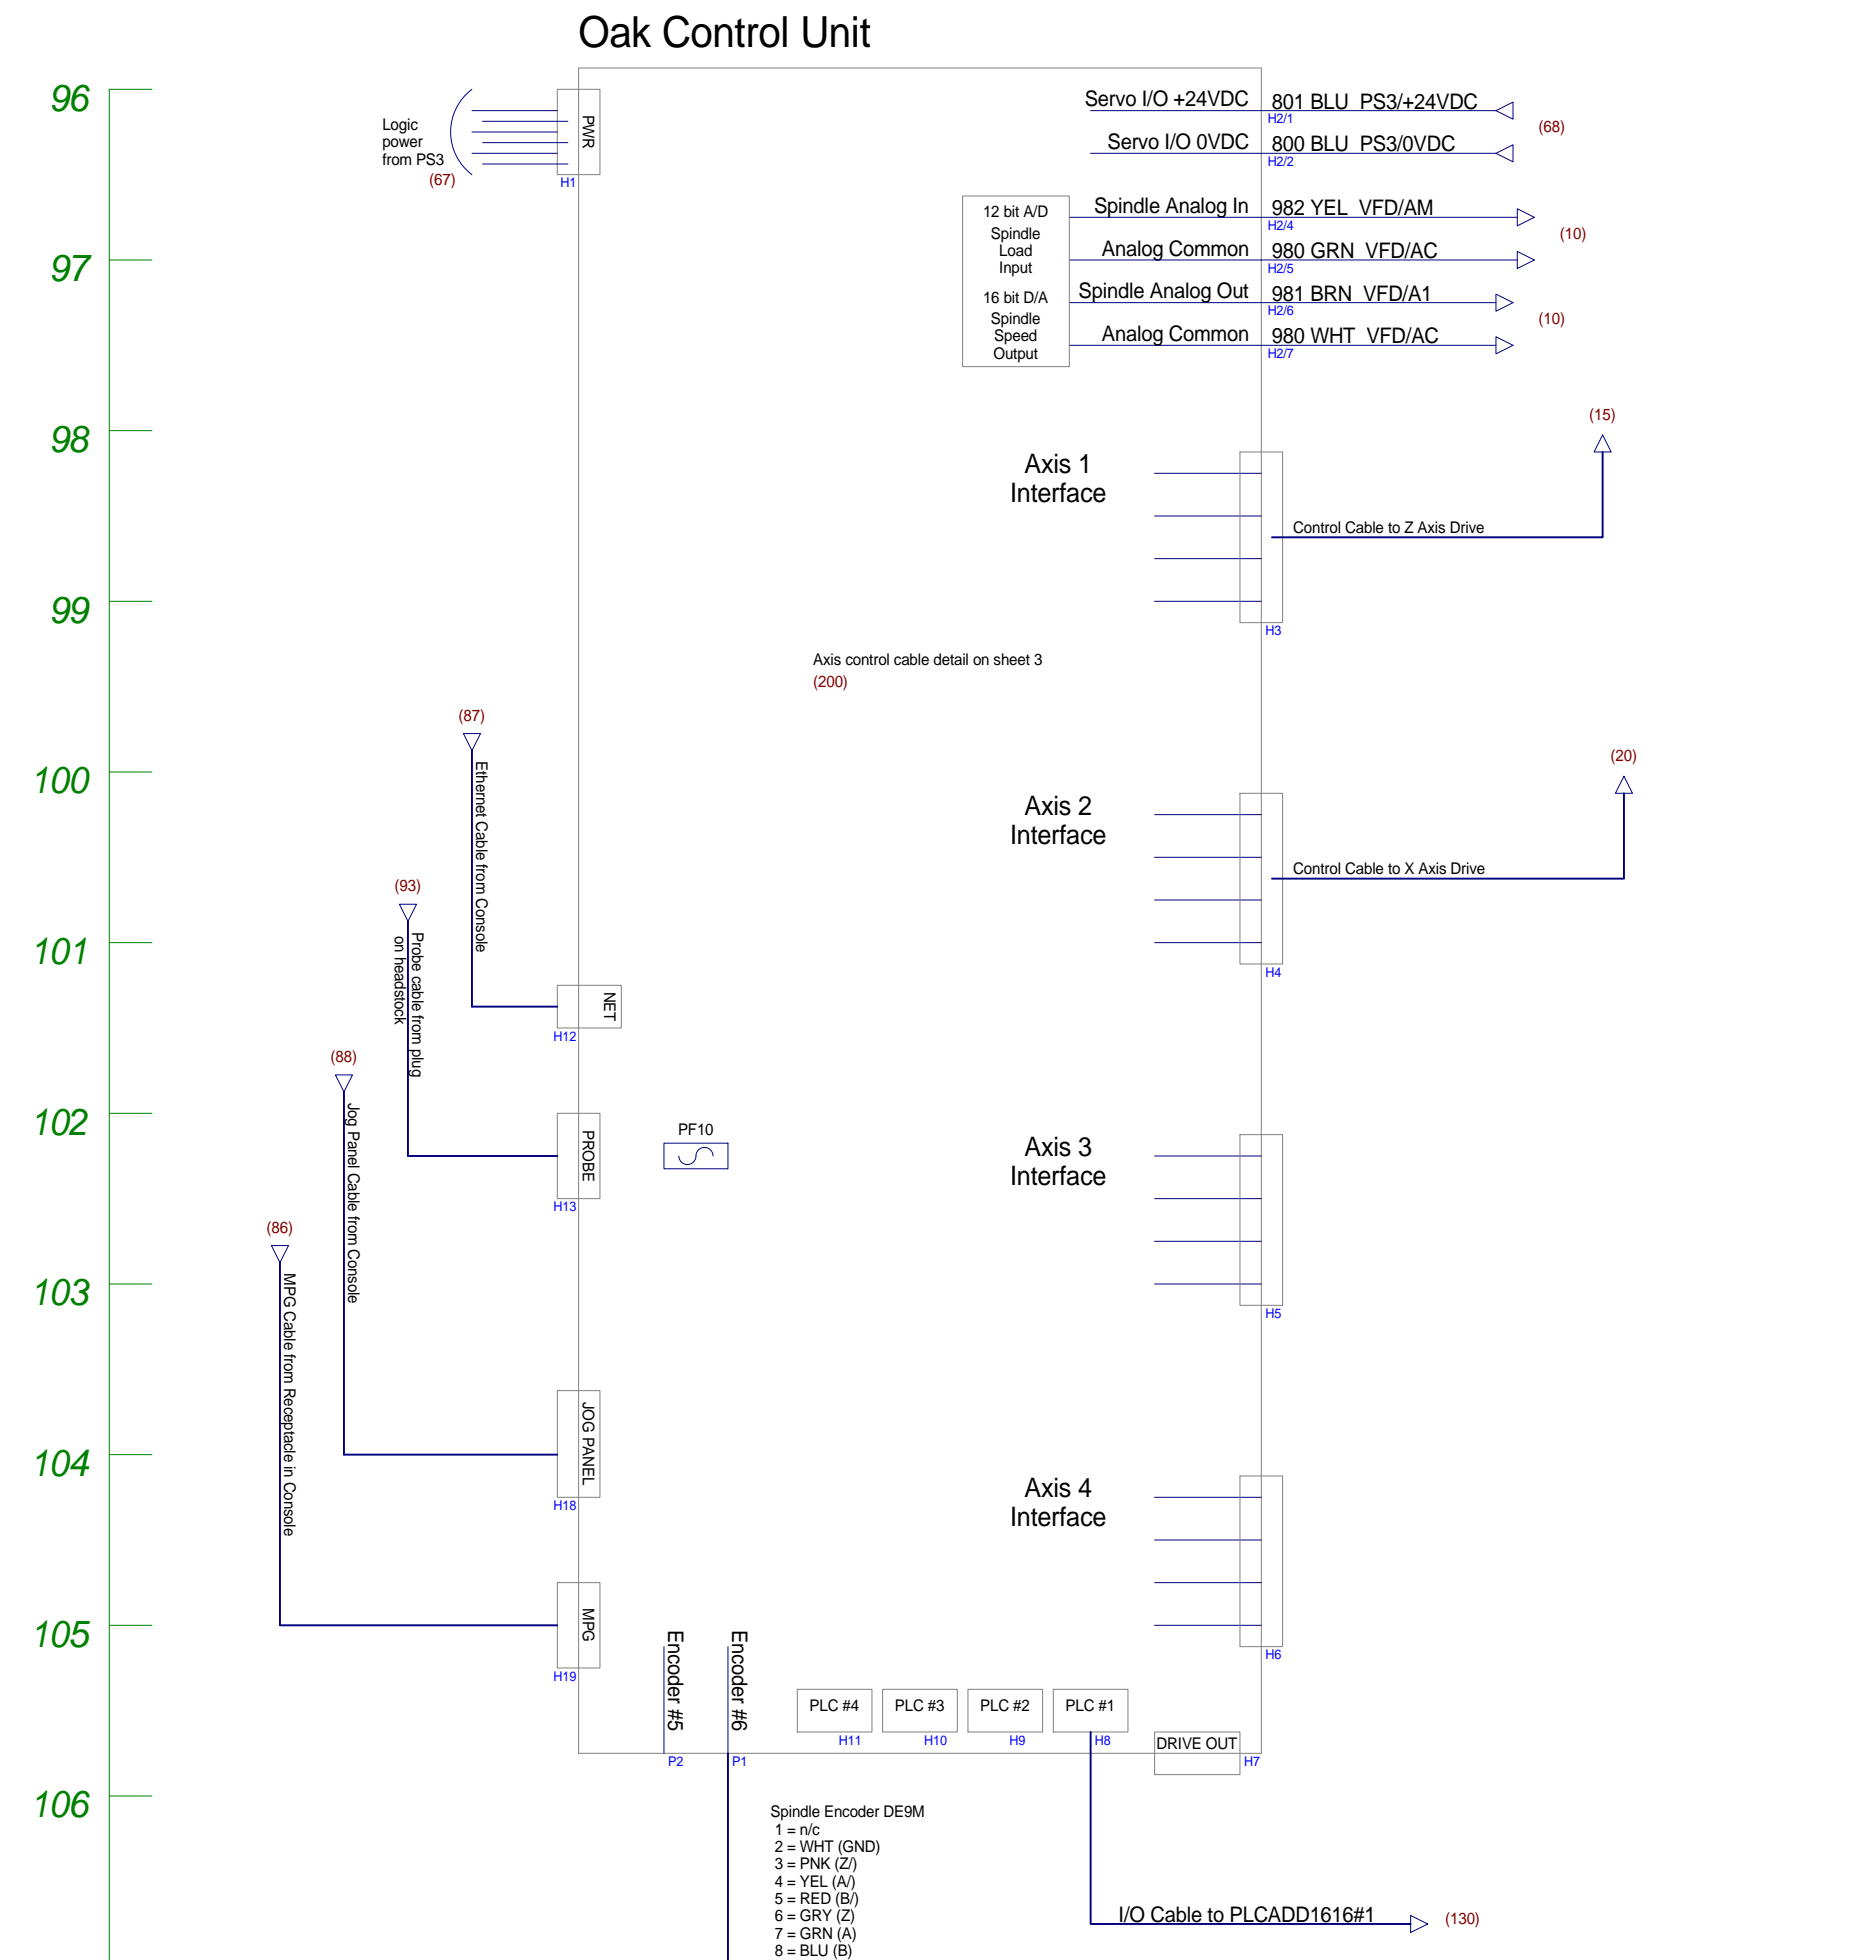

Centroid T400 Console

MACHINE			
Giddings & Lewis VTL w/ Centroid T400 Control			
DRAWN BY	SIZE	REV	DATE
Marc Leonard	D	1	27-Mar-2021
SCALE	SHEET	FILE	
none	2 OF 3	K103982_2.VCD	