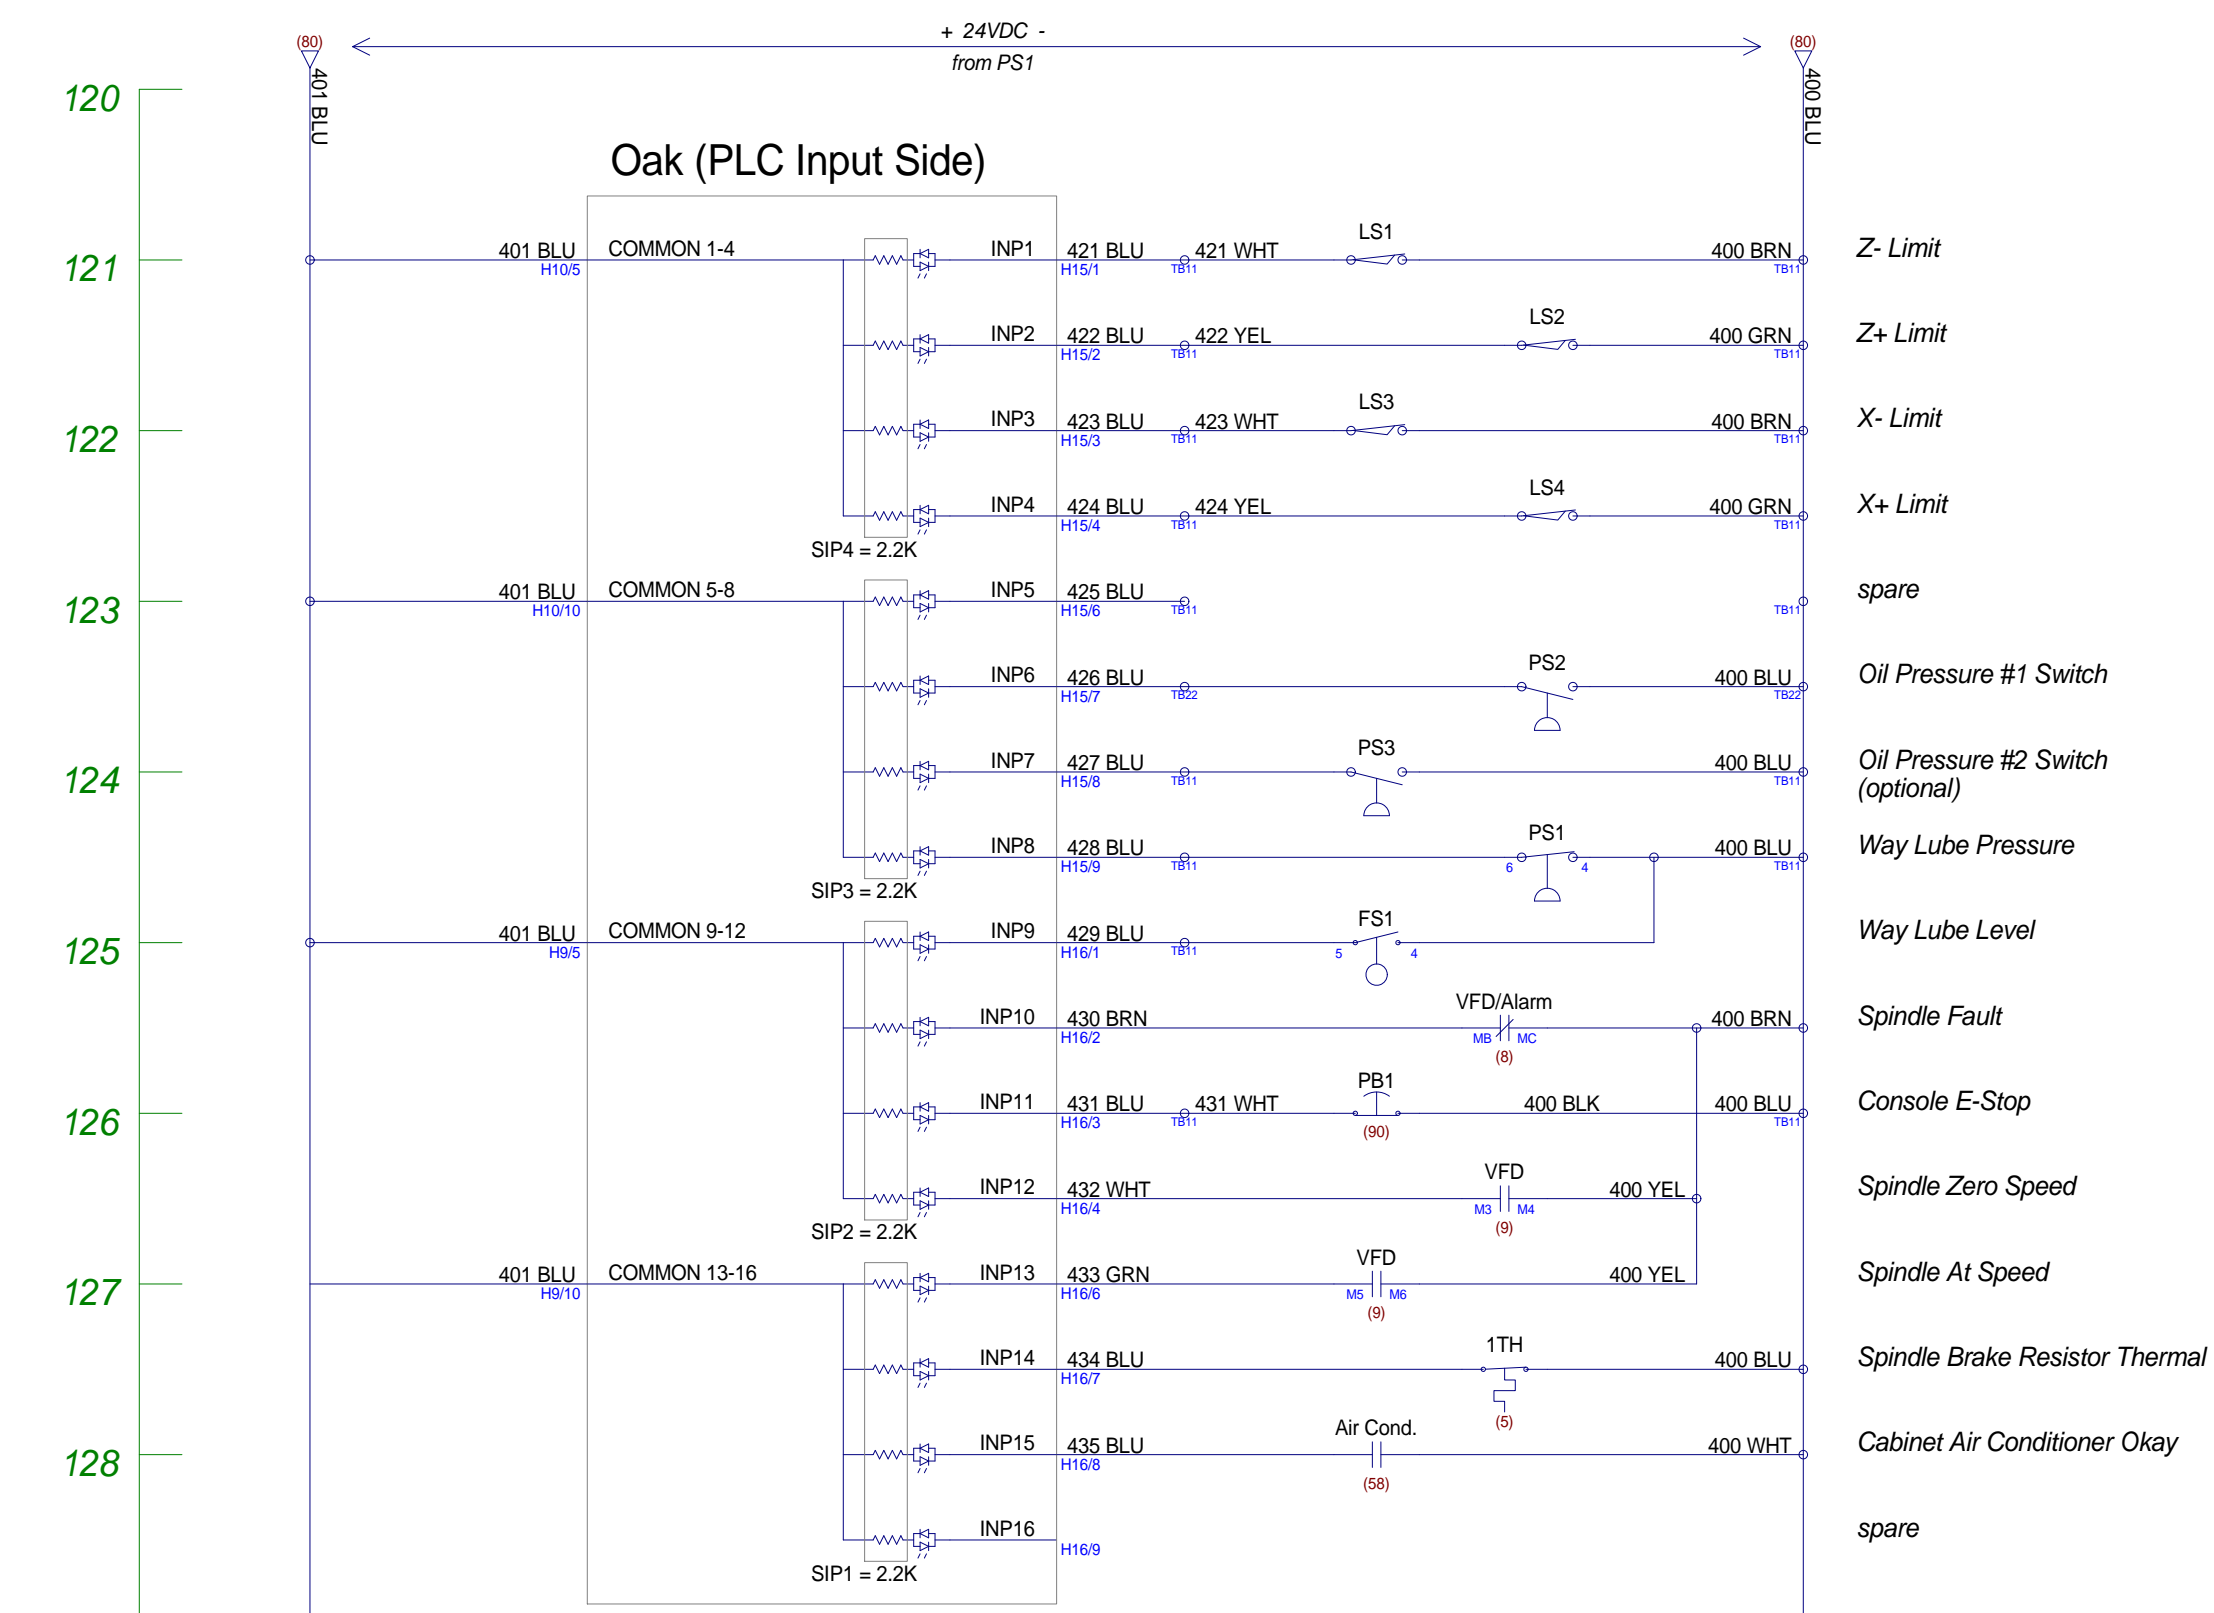

Centroid T400 Console

MACHINE			
Giddings & Lewis VTL w/ Centroid T400 Control			
DRAWN BY	SIZE	REV	DATE
Marc Leonard	D	1	27-Mar-2021
SCALE	SHEET	FILE	
none	2 OF 3	K103982_2.VCD	