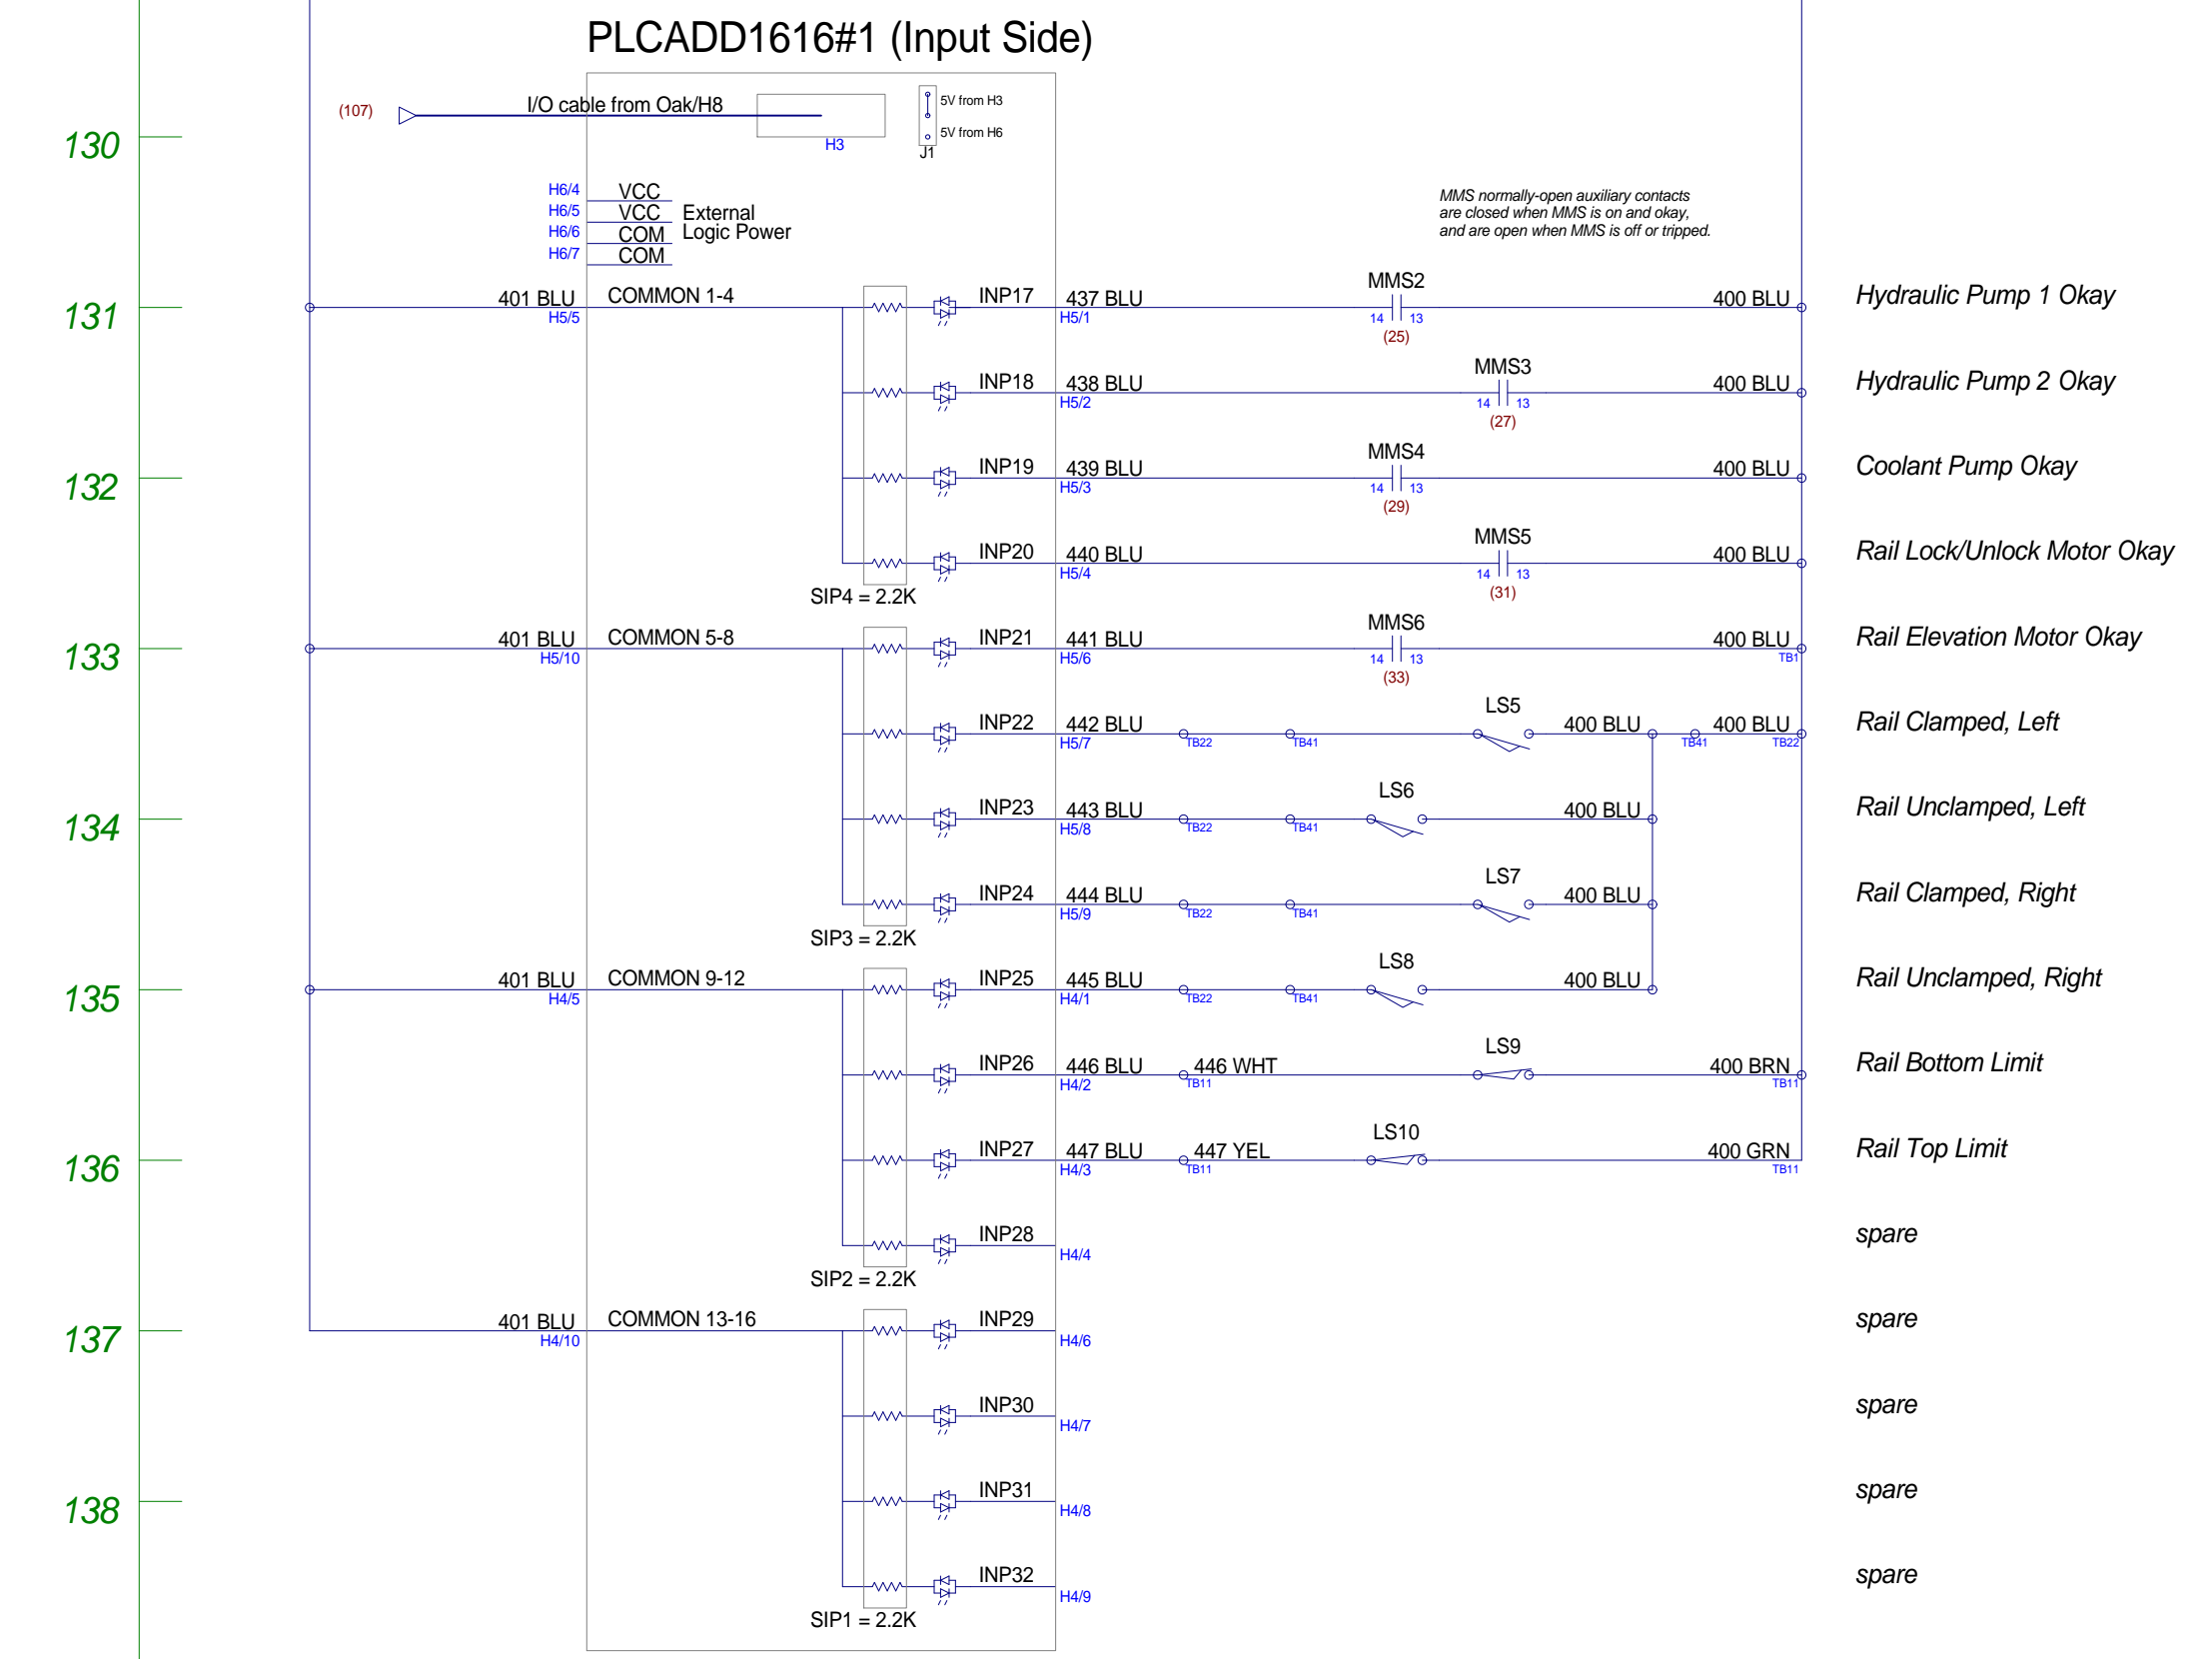

Centroid T400 Console

MACHINE			
Giddings & Lewis VTL w/ Centroid T400 Control			
DRAWN BY	SIZE	REV	DATE
Marc Leonard	D	1	27-Mar-2021
SCALE	SHEET	FILE	
none	2 OF 3	K103982_2.VCD	