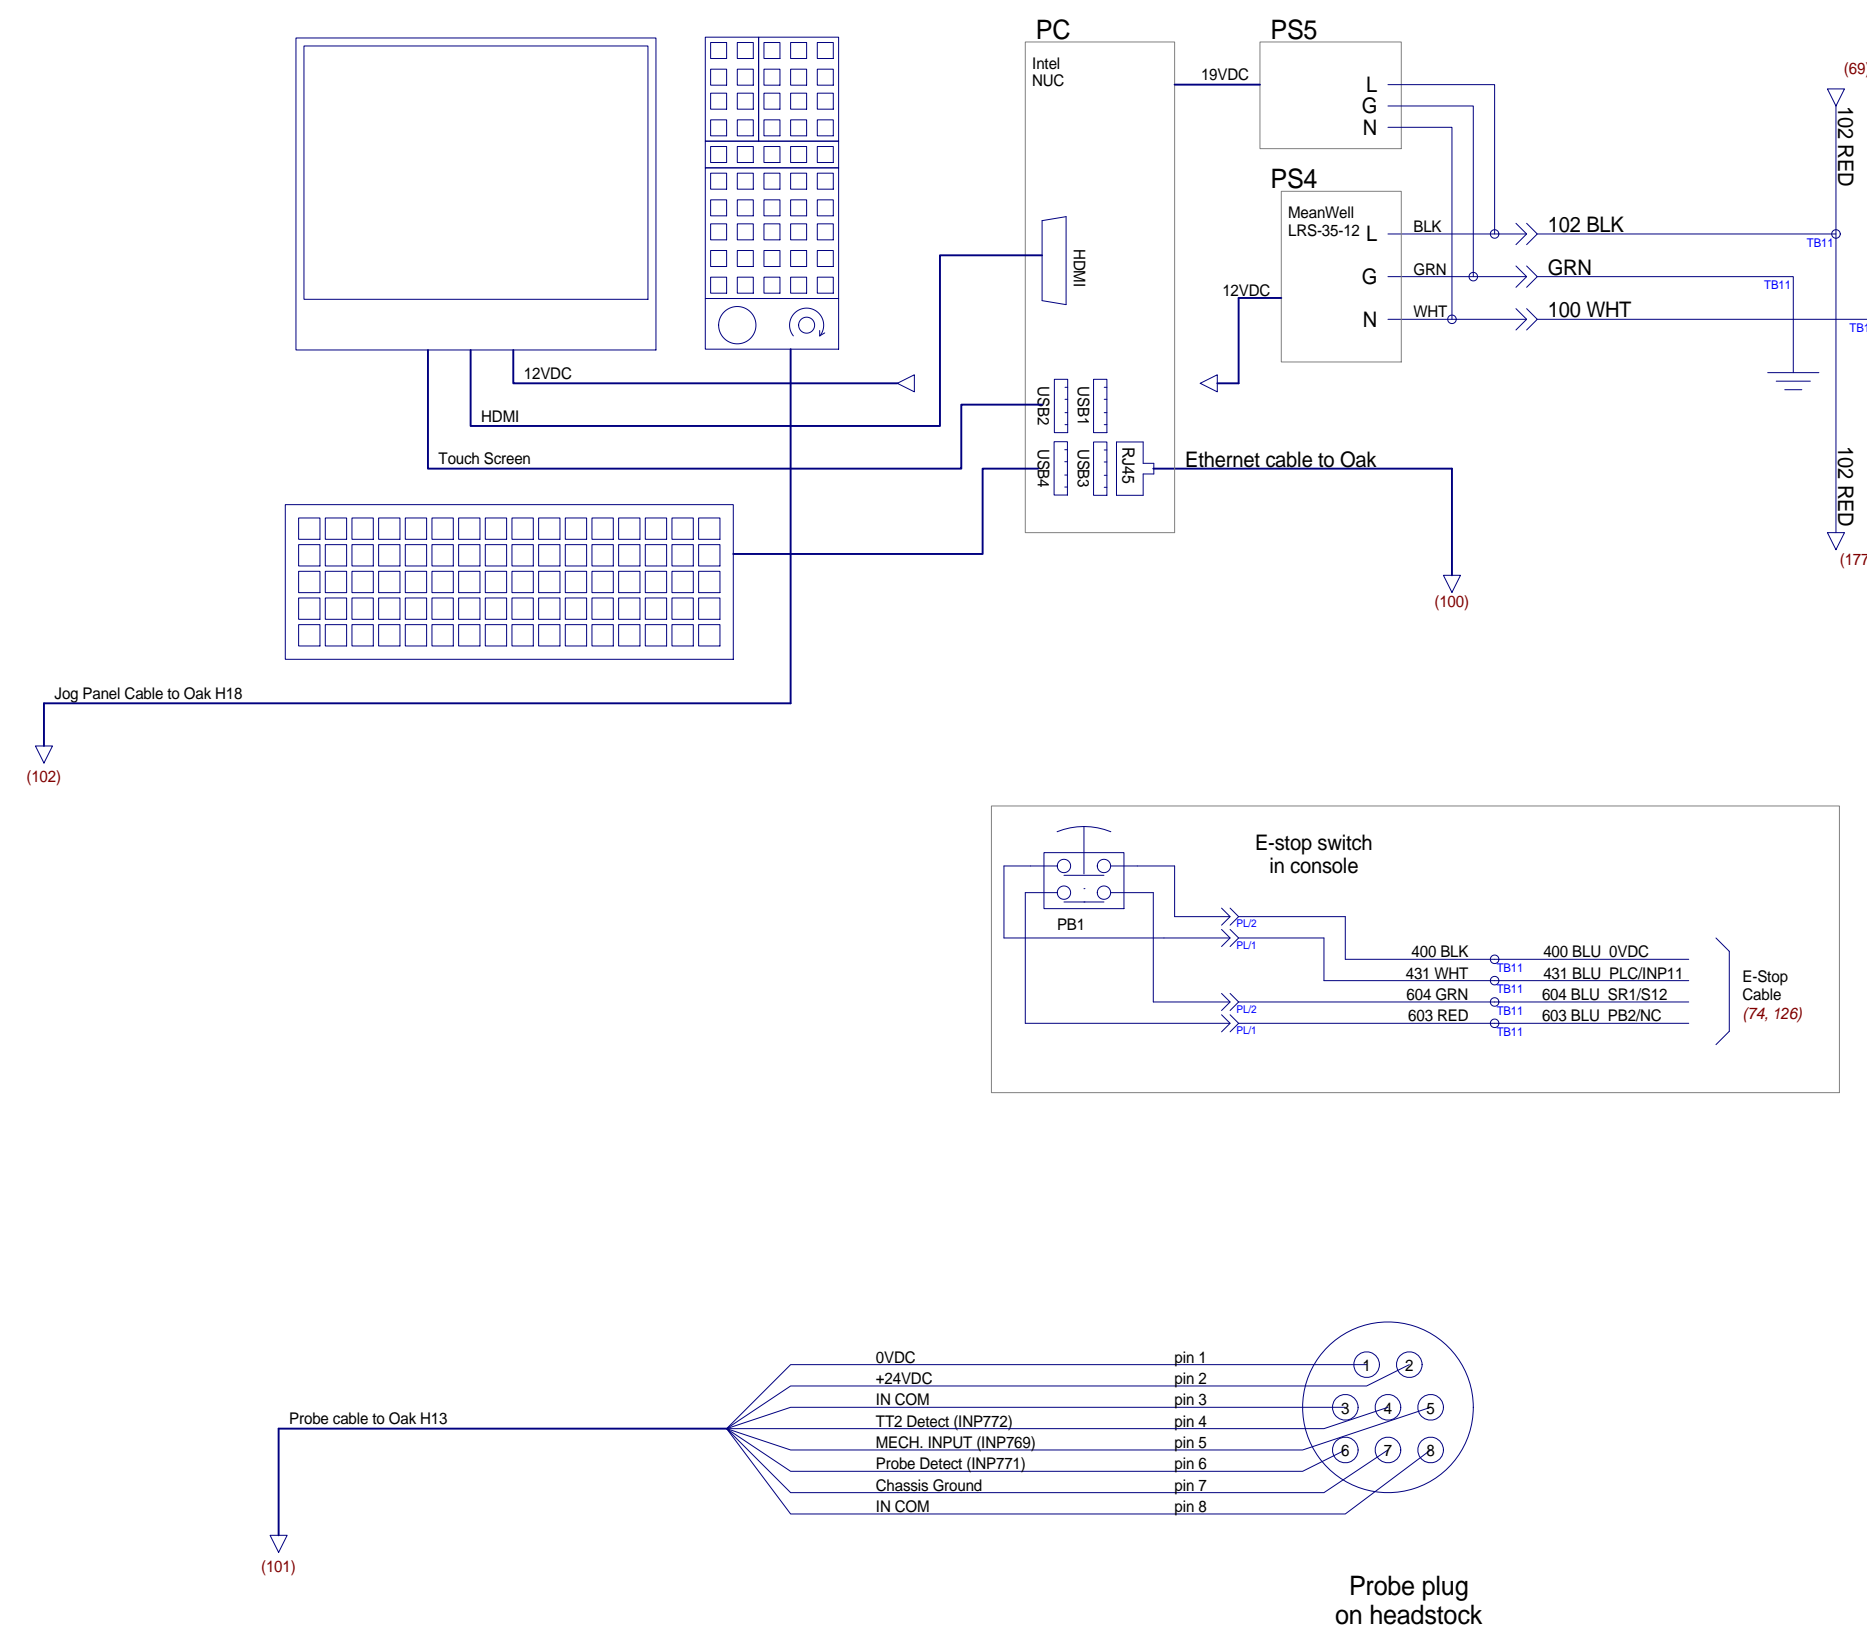

Centroid T400 Console

MACHINE			
Giddings & Lewis VTL w/ Centroid T400 Control			
DRAWN BY	SIZE	REV	DATE
Marc Leonard	D	1	27-Mar-2021
SCALE	SHEET	FILE	
none	2 OF 3	K103982_2.VCD	